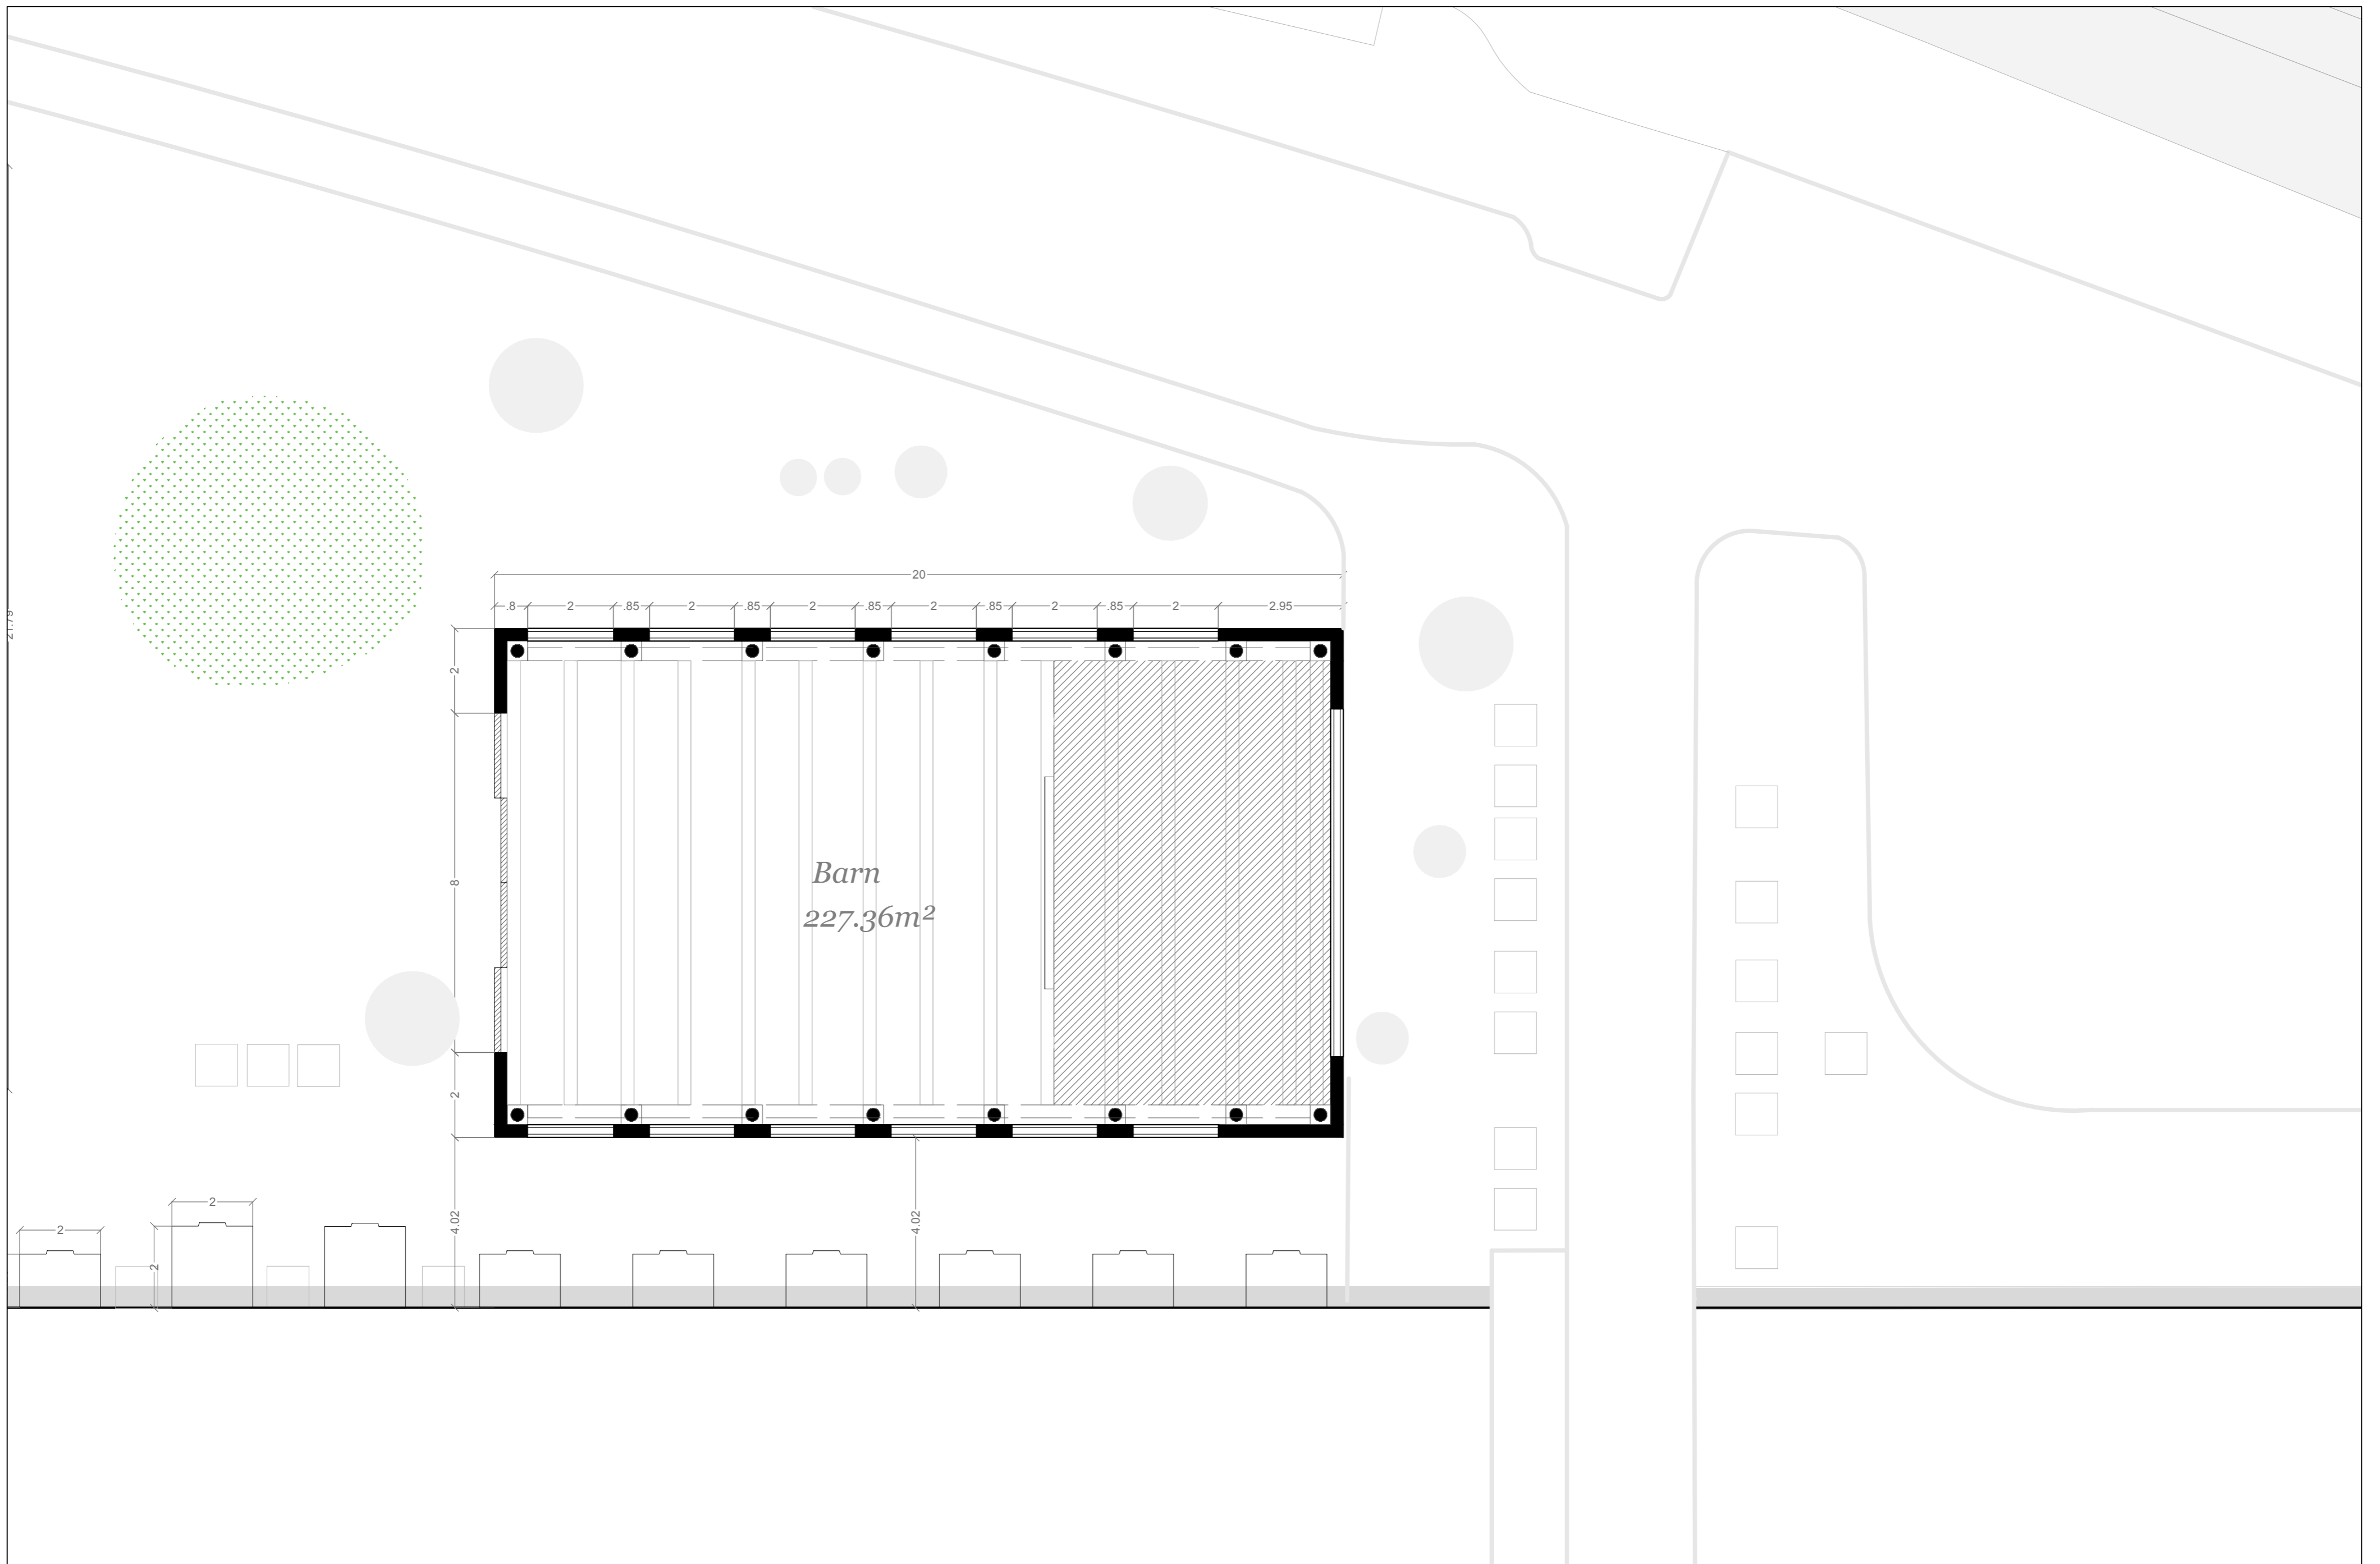

Site - Dijkgracht area 1:200 23 11 2023
 Mediamatic Dijkgracht 6, Amsterdam Drawn by Jishuang

Main building, ground floor plan 1:100 A2 13 12 2023
 Mediamatic Dijkgracht 6, Amsterdam Drawn by Jishuang

Main building, first floor and second plan 1:100 A2 16 10 2023
 Mediamatic Dijkgracht 6, Amsterdam Drawn by Jishuang

Barn
227.36m²