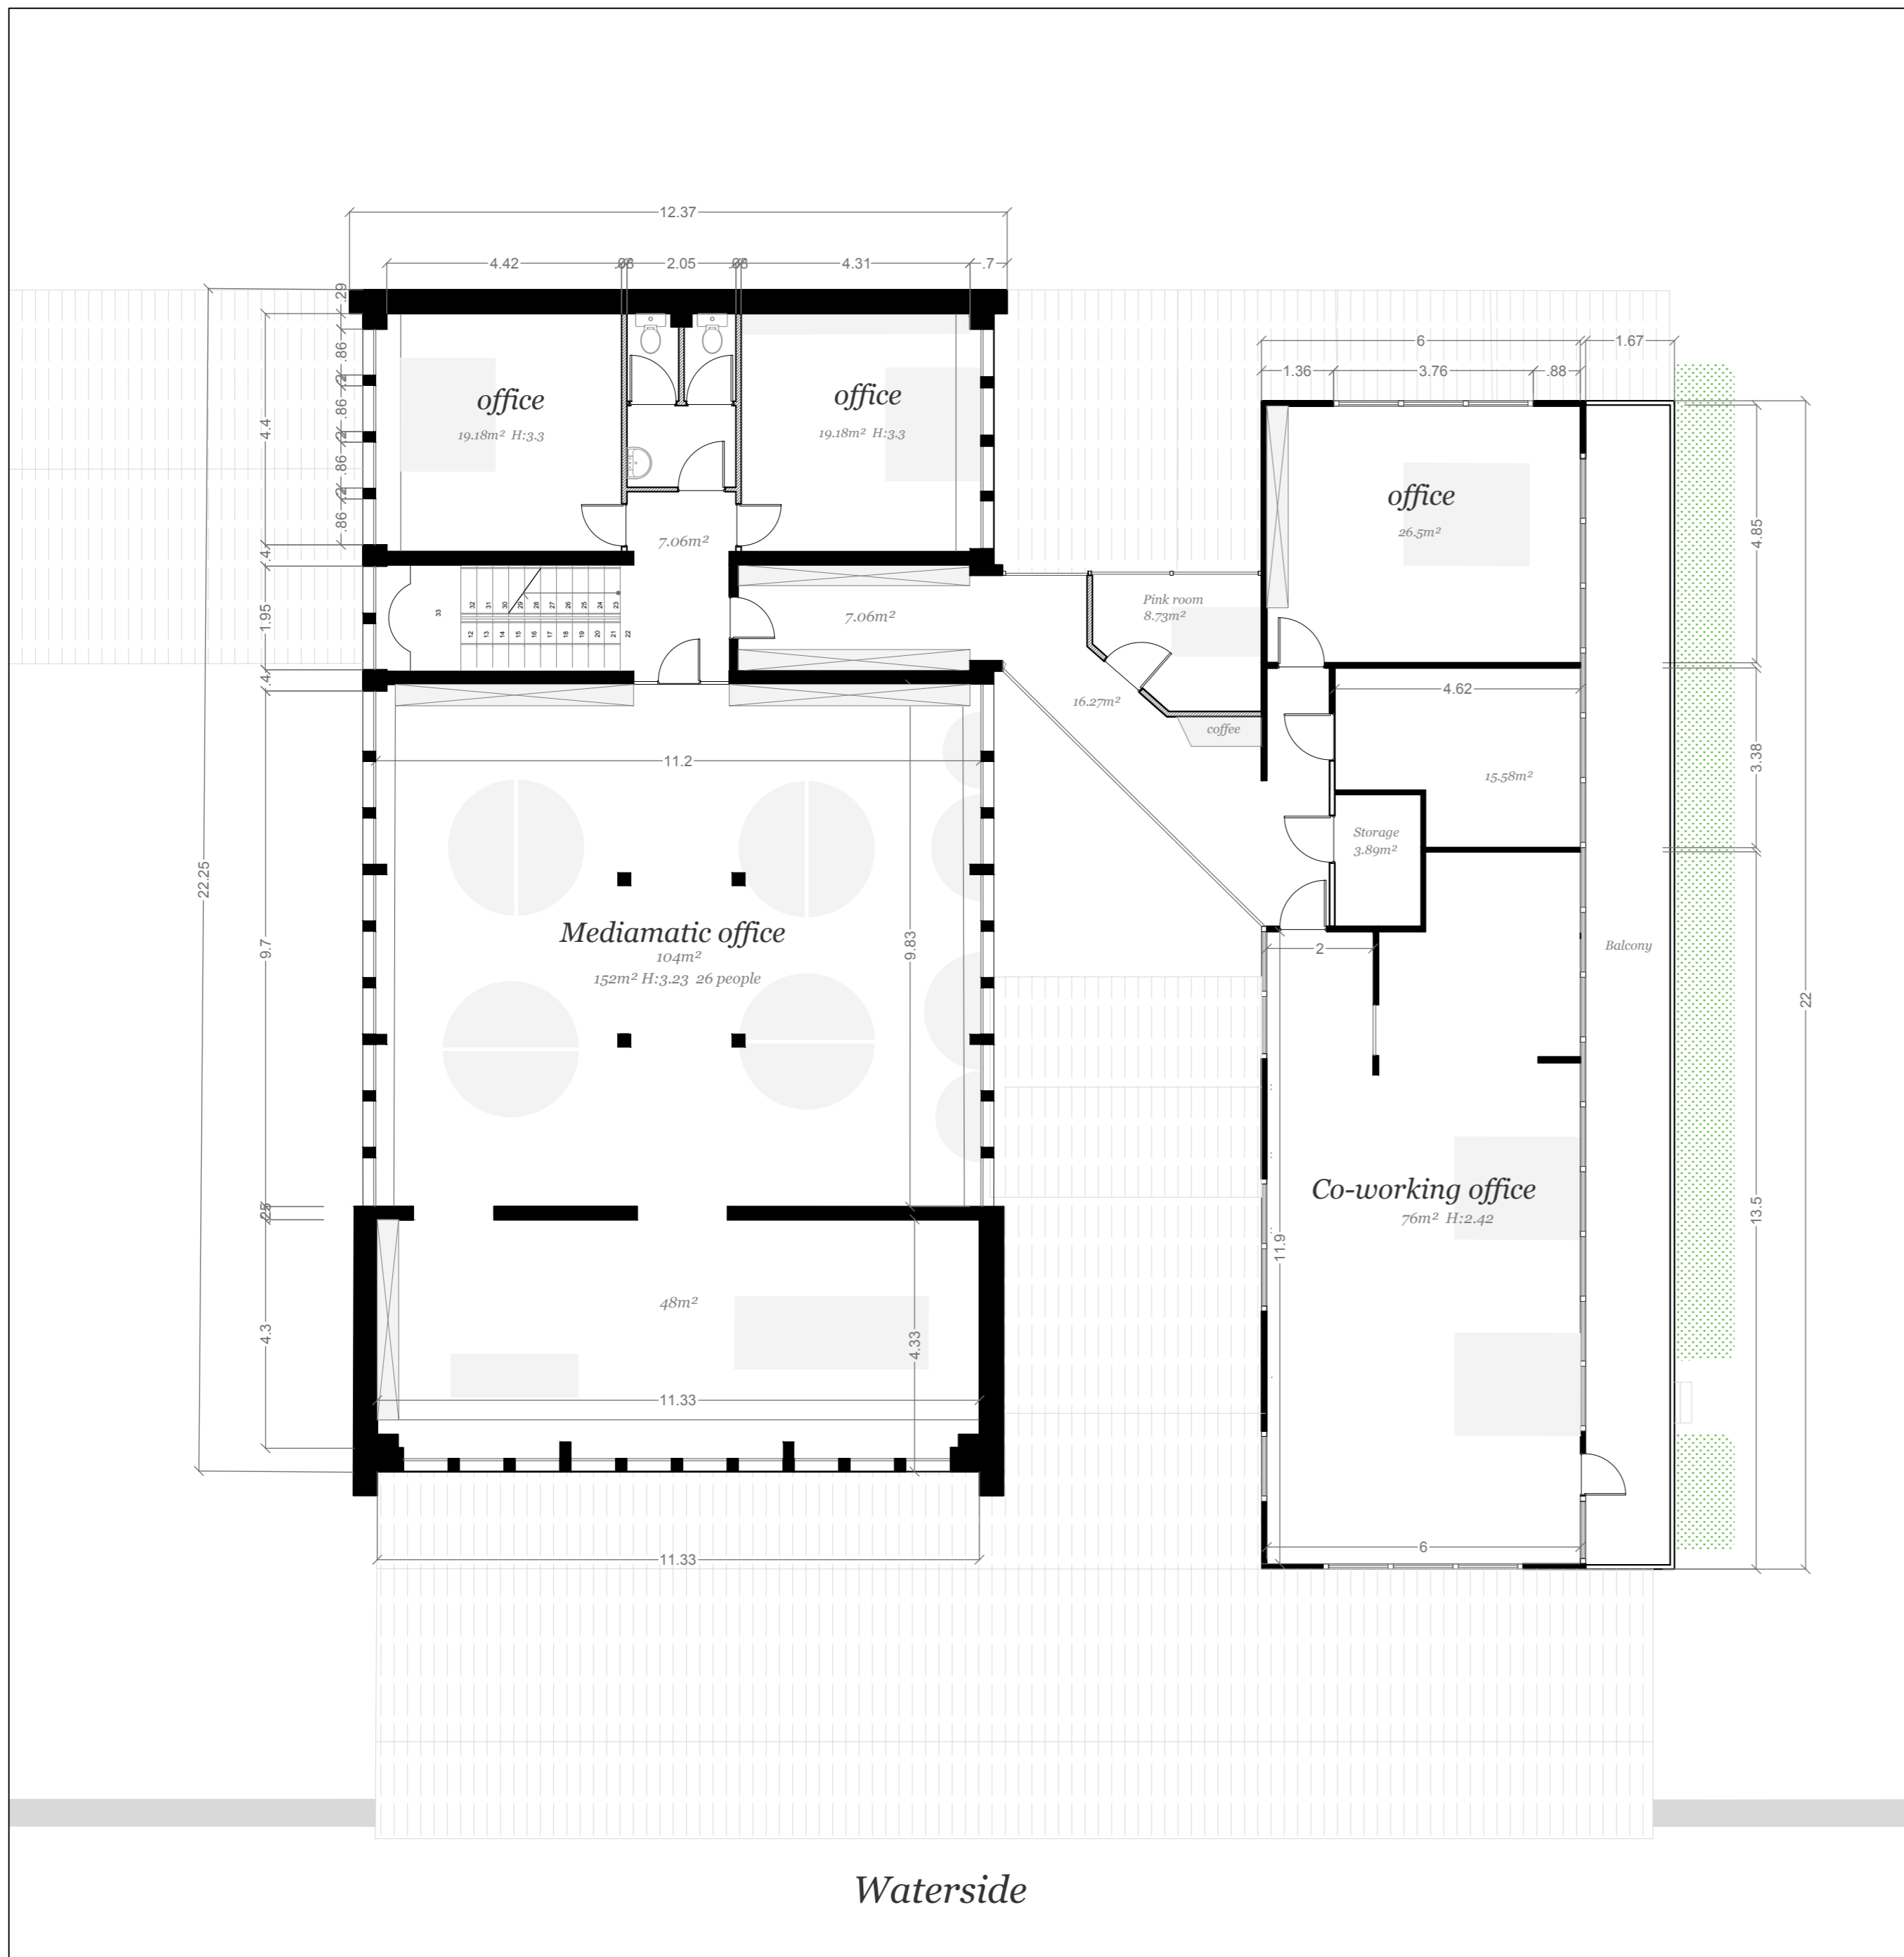

Site - Dijkgracht area 1:200 23 11 2023
 Mediamatic Dijkgracht 6, Amsterdam Drawn by Jishuang

Main building, ground floor plan 1:100 A2 13 12 2023
 Mediamatic Dijkgracht 6, Amsterdam Drawn by Jishuang

Main building, first floor and second plan 1:100 A2 16 10 2023
 Mediamatic Dijkgracht 6, Amsterdam Drawn by Jishuang

Barn
227.36m²