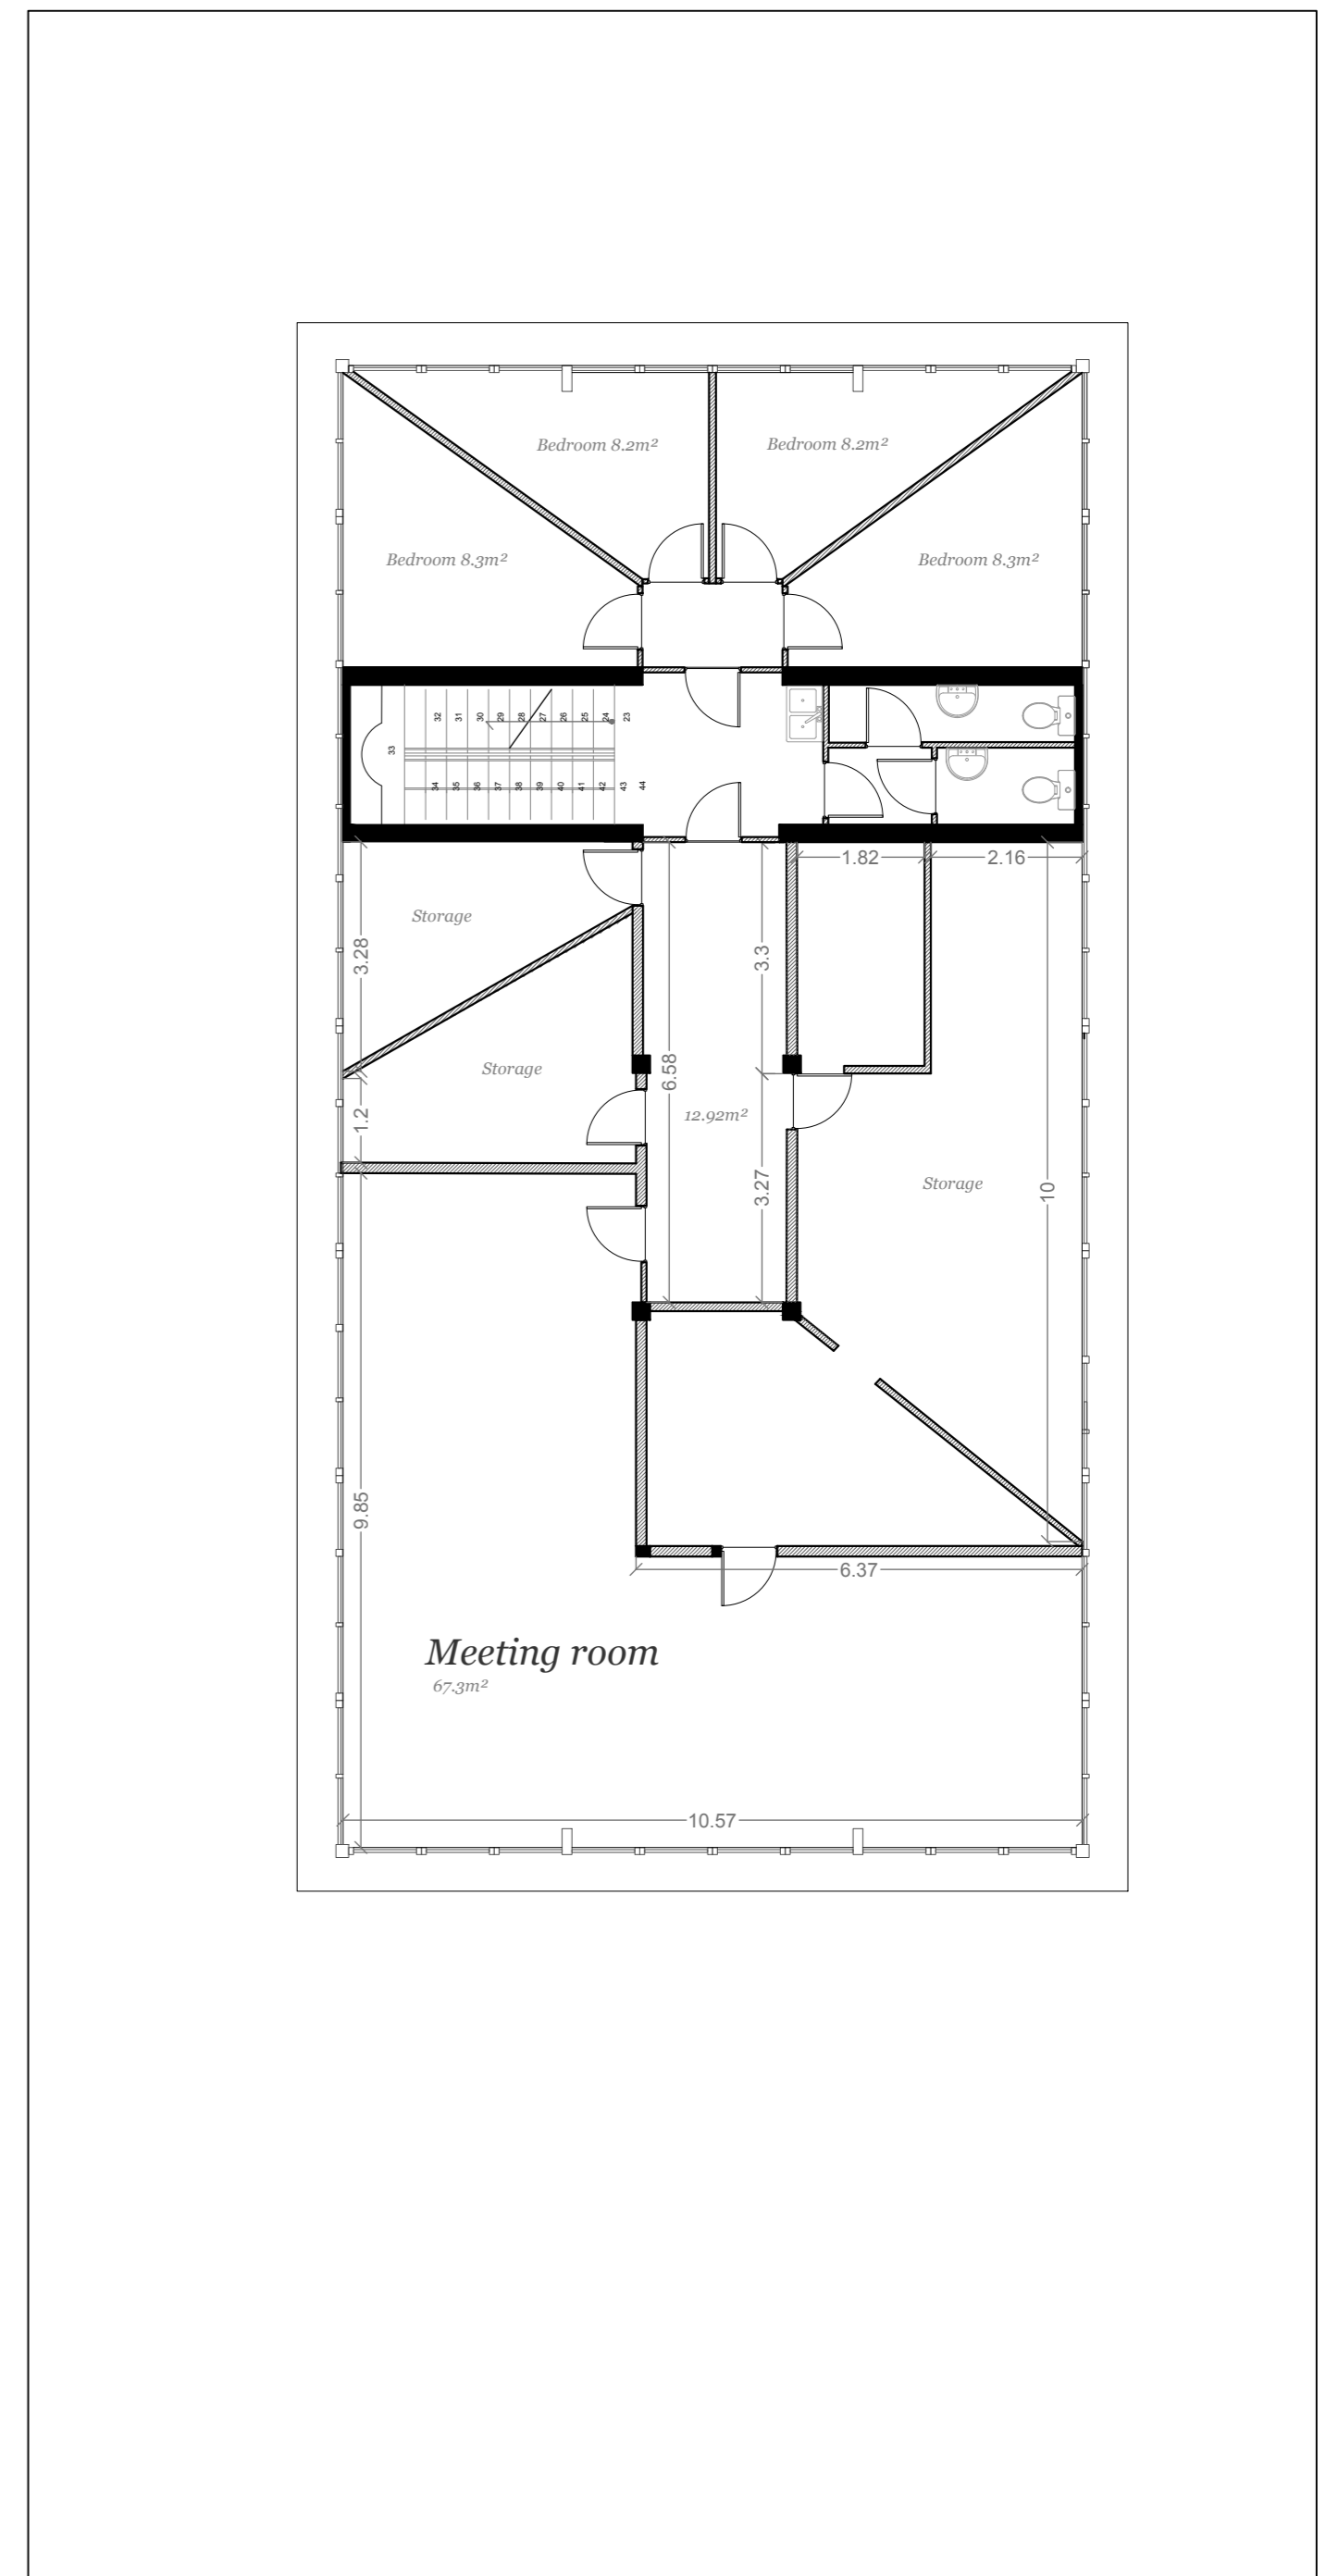

Site - Dijkgracht area 1:200 23 11 2023
 Mediamatic Dijkgracht 6, Amsterdam Drawn by Jishuang

Main building, ground floor plan 1:100 A2 13 12 2023
 Mediamatic Dijkgracht 6, Amsterdam Drawn by Jishuang

Main building, first floor and second plan 1:100 A2 16 10 2023
 Mediamatic Dijkgracht 6, Amsterdam Drawn by Jishuang

Barn
227.36m²