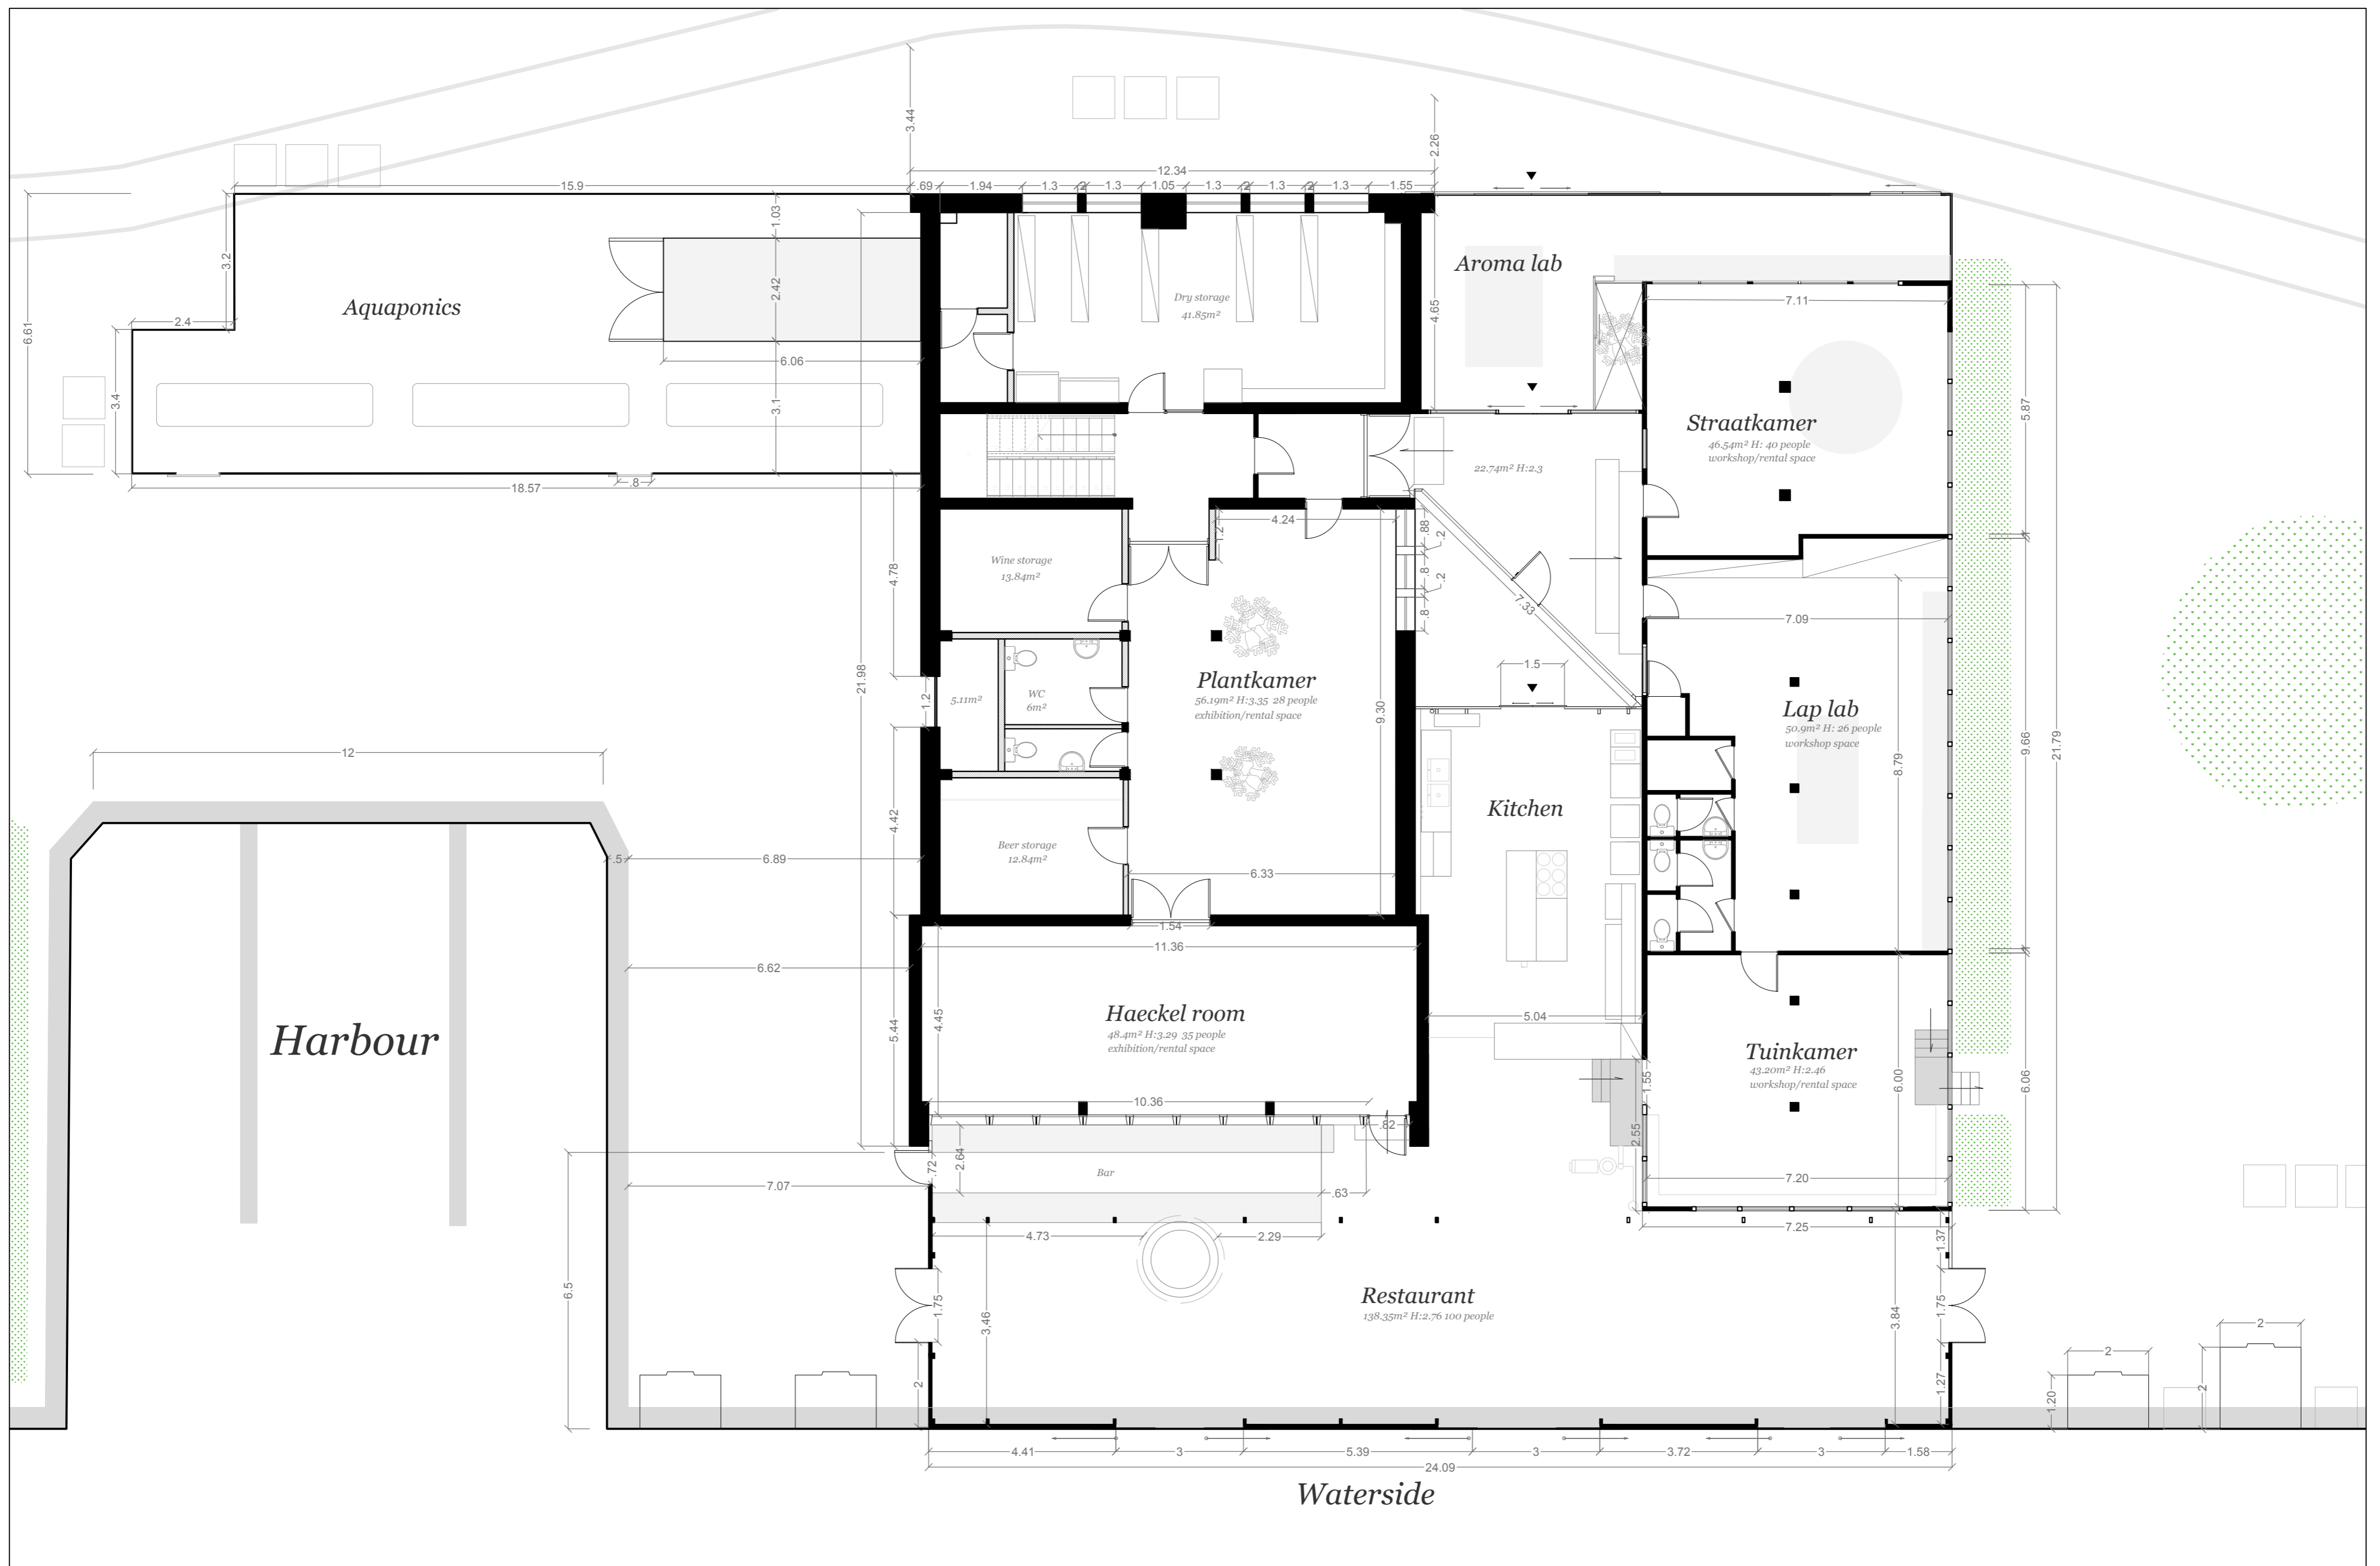

Site - Dijkgracht area 1:200 23 11 2023
 Mediamatic Dijkgracht 6, Amsterdam Drawn by Jishuang

Main building, ground floor plan 1:100 A2 13 12 2023
 Mediamatic Dijkgracht 6, Amsterdam Drawn by Jishuang

Main building, first floor and second plan 1:100 A2 16 10 2023
 Mediamatic Dijkgracht 6, Amsterdam Drawn by Jishuang

Barn
227.36m²